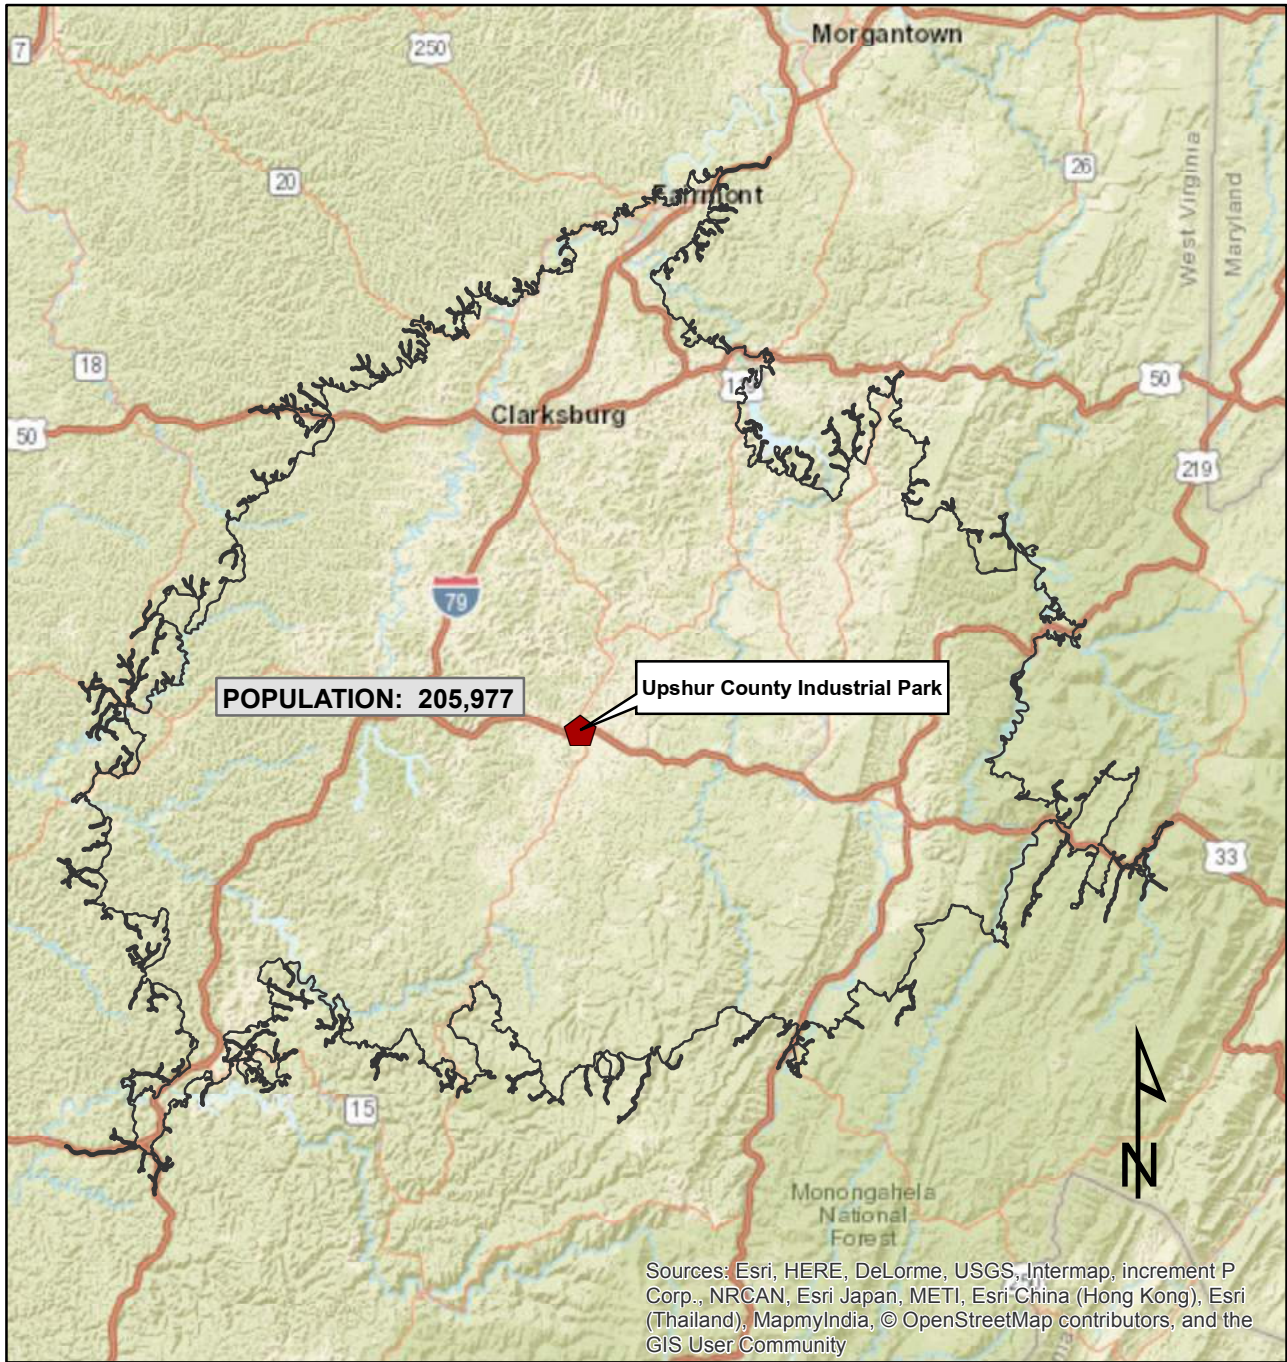

Upshur County Industrial Park Drive Time Map

Population Data from ESRI 2016 Estimates

Legend	
	Upshur County Industrial Park
	55 Minute Drive Time Boundary